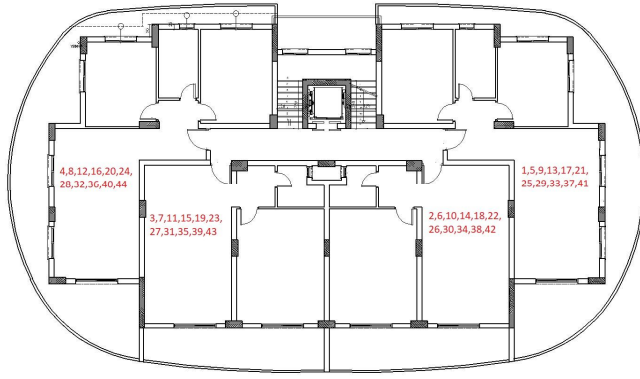

Tip Kat Planı

Penthouse Kat Planı

Z. Kat							Köşe	Deniz M.	Dağ M.	Havuz/Peysaj M	Kuzey	Güney	Doğu	Batı
No:	MODEL	Brüt Alan	Balkon	Fiyat	Durum	Not								
1	2+1	125	40		SOLD					X		X	X	X
2	1+1	86	16		SOLD								X	
3	1+1	86	16		SOLD								X	
4	2+1	125	40		SOLD		X			X	X		X	
1. Kat							Köşe	Deniz M.	Dağ M.	Havuz/Peysaj M	Kuzey	Güney	Doğu	Batı
No:	MODEL	Brüt Alan	Balkon	Fiyat	Durum	Not								
5	2+1	125	40		SOLD					X		X	X	X
6	1+1	86	16		SOLD								X	
7	1+1	86	16		SOLD								X	
8	2+1	125	40		SOLD		X			X	X		X	
2. Kat							Köşe	Deniz M.	Dağ M.	Havuz/Peysaj M	Kuzey	Güney	Doğu	Batı
No:	MODEL	Brüt Alan	Balkon	Fiyat	Durum	Not								
9	2+1	125	40	£ 202,000	DEPOZİT					X		X	X	X
10	1+1	86	16		SOLD								X	
11	1+1	86	16		SOLD								X	
12	2+1	125	40		SOLD					X	X		X	
3. Kat							Köşe	Deniz M.	Dağ M.	Havuz/Peysaj M	Kuzey	Güney	Doğu	Batı
No:	MODEL	Brüt Alan	Balkon	Fiyat	Durum	Not								
13	2+1	125	40	£ 202,500	SOLD					X		X	X	X
14	1+1	86	16		SOLD								X	
15	1+1	86	16		SOLD								X	
16	2+1	125	40	£ 194,500	SOLD		X			X	X		X	
4. Kat							Köşe	Deniz M.	Dağ M.	Havuz/Peysaj M	Kuzey	Güney	Doğu	Batı
No:	MODEL	Brüt Alan	Balkon	Fiyat	Durum	Not								
17	2+1	125	40		SOLD					X		X	X	X
18	1+1	86	16		SOLD								X	
19	1+1	86	16		SOLD								X	
20	2+1	125	40		SOLD		X			X	X		X