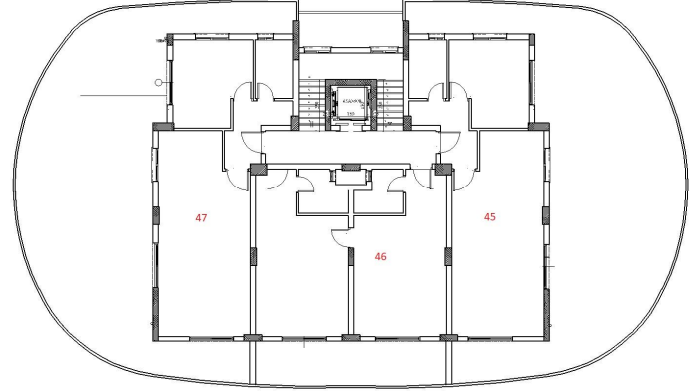

Tip Kat Planı

Penthouse Kat Planı

Z. Kat							Köşe	Deniz M.	Dağ M.	Havuz/Peysaj M	Kuzey	Güney	Doğu	Batı
No:	MODEL	Brüt Alan	Balkon	Fiyat	Durum	Not								
1	2+1	125	40		SOLD					X		X	X	X
2	1+1	86	16		SOLD								X	
3	1+1	86	16		SOLD								X	
4	2+1	125	40		SOLD		X			X	X		X	
1. Kat							Köşe	Deniz M.	Dağ M.	Havuz/Peysaj M	Kuzey	Güney	Doğu	Batı
No:	MODEL	Brüt Alan	Balkon	Fiyat	Durum	Not								
5	2+1	125	40		SOLD					X		X	X	X
6	1+1	86	16		SOLD								X	
7	1+1	86	16		SOLD								X	
8	2+1	125	40		SOLD		X			X	X		X	
2. Kat							Köşe	Deniz M.	Dağ M.	Havuz/Peysaj M	Kuzey	Güney	Doğu	Batı
No:	MODEL	Brüt Alan	Balkon	Fiyat	Durum	Not								
9	2+1	125	40	£ 202,000	DEPOZİT					X		X	X	X
10	1+1	86	16		SOLD								X	
11	1+1	86	16		SOLD								X	
12	2+1	125	40		SOLD					X	X		X	
3. Kat							Köşe	Deniz M.	Dağ M.	Havuz/Peysaj M	Kuzey	Güney	Doğu	Batı
No:	MODEL	Brüt Alan	Balkon	Fiyat	Durum	Not								
13	2+1	125	40	£ 202,500	SOLD					X		X	X	X
14	1+1	86	16		SOLD								X	
15	1+1	86	16		SOLD								X	
16	2+1	125	40	£ 194,500	SOLD		X			X	X		X	
4. Kat							Köşe	Deniz M.	Dağ M.	Havuz/Peysaj M	Kuzey	Güney	Doğu	Batı
No:	MODEL	Brüt Alan	Balkon	Fiyat	Durum	Not								
17	2+1	125	40		SOLD					X		X	X	X
18	1+1	86	16		SOLD								X	
19	1+1	86	16		SOLD								X	
20	2+1	125	40		SOLD		X			X	X		X